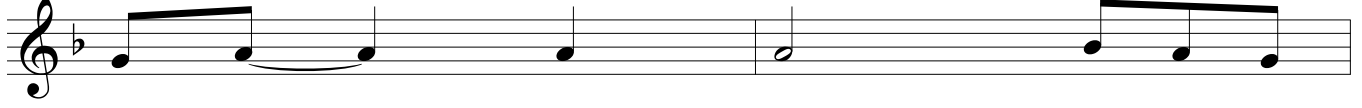

2

Tayere Odessa

G m

C7

24

F

A7

F

27

F

A7

D m

C m

30

D m

D m

33

G m

36

D m

39

G m

D m

G m

D m

41

D m

C m

D m

48