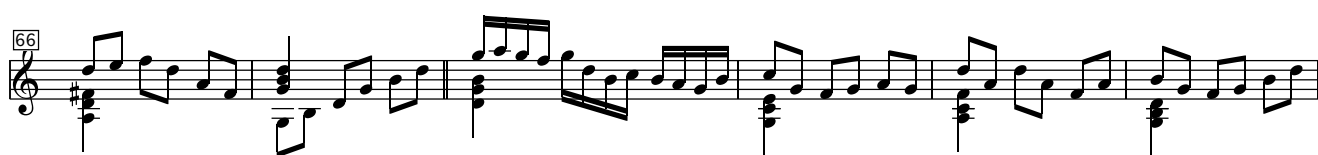

A propos de la pièce

Titre : Opus 315 Divertissement en do majeur [315]
Compositeur : Muhle, Serge
Droit d'auteur : Copyright © Serge Muhle
Instrumentation : Violon seul
Style : Classique

Serge Muhle sur [free-scores.com](https://www.free-scores.com)

17

23

29

35

41

1 = 120

♩ = 100

Musical score for Opus 315, Divertissement en do majeur, measures 109-154. The score is written in treble clef and 3/4 time. It features a variety of rhythmic patterns, including eighth and sixteenth notes, and rests. The tempo is marked as $\text{♩} = 72$ at the beginning and $\text{♩} = 120$ later in the piece. The key signature is one sharp (F#), indicating the key of D major. The score is divided into systems, with measure numbers 109, 114, 118, 122, 126, 131, 137, 143, 149, and 154 marked at the start of their respective systems.