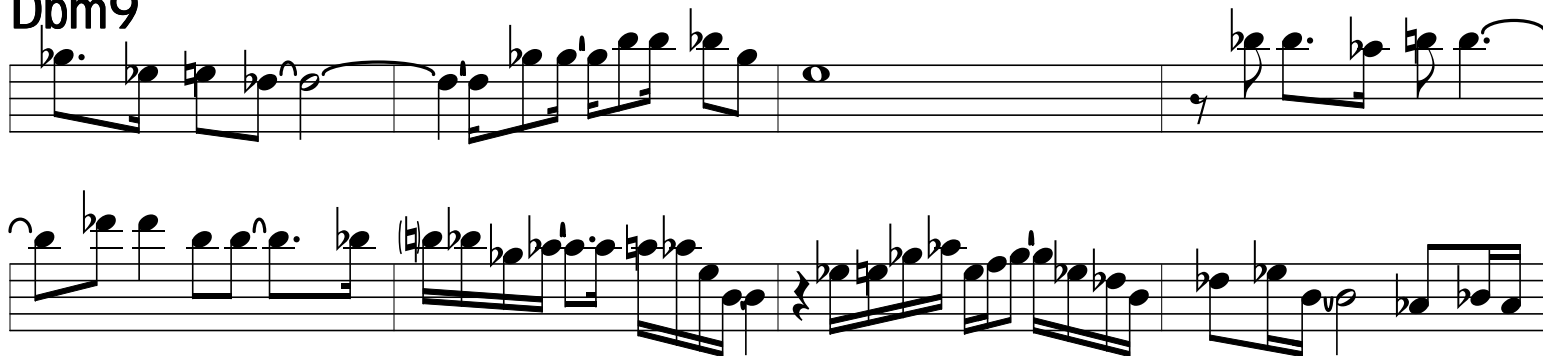

MINDLOST

Abm9

Ebm9

Dbm9

Abm9