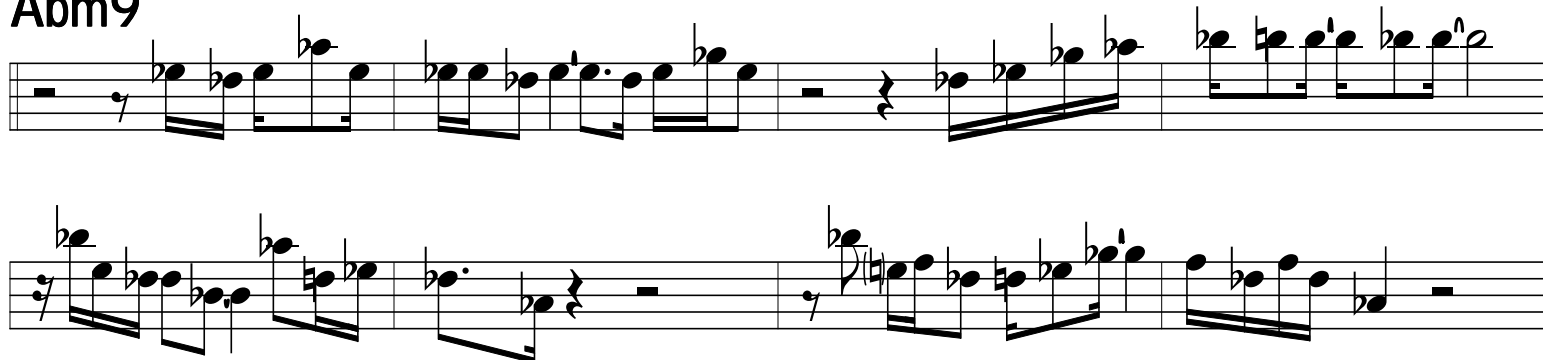

MINDLOST

Abm9

Ebm9

Dbm9

Abm9