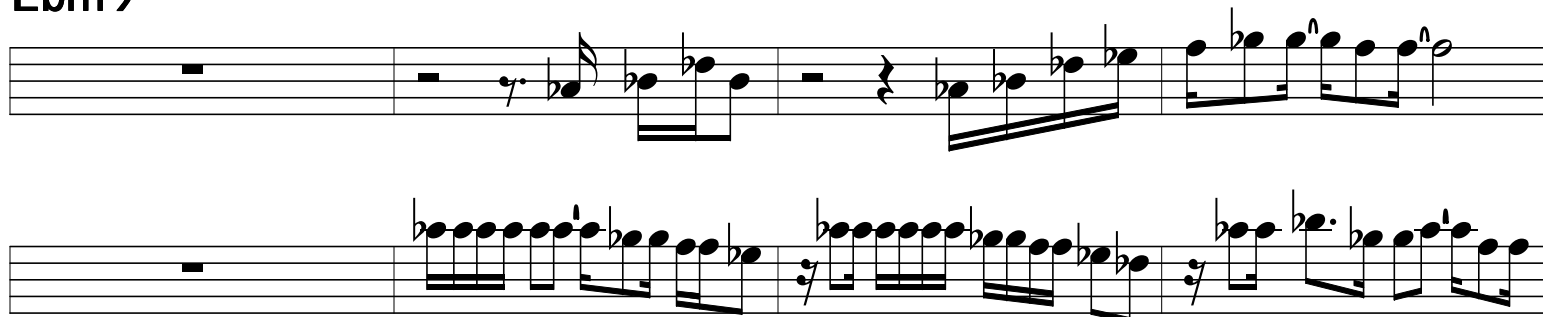

MINDLOST

Abm9

Ebm9

Dbm9

Abm9