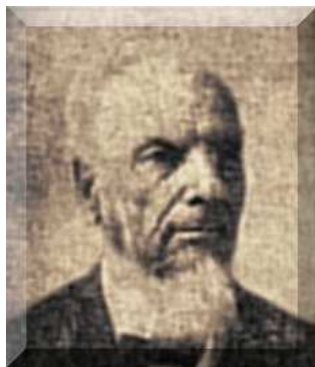

Tony Wilkinson

United Kingdom, Wroxham

Freddie's Galop

Artist page : <https://www.free-scores.com/Download-PDF-Sheet-Music-tonywilkinson.htm>

About the piece

Title: Freddie's Galop
Composer: Hayden, Warren Luse
Copyright: Creative Commons Licence 3.0
Publisher: Wilkinson, Tony
Instrumentation: Guitar solo (standard notation)
Style: Romantic
Comment: Typeset score.

Tony Wilkinson on [free-scores.com](https://www.free-scores.com)

- listen to the audio
- share your interpretation
- comment
- contact the artist

Guitar Solo.

W. L. Hayden

1835 - 1918

Freddie's Galop

Freddie's Galop

W. L. Hayden
1874

Guitar

31

Musical notation for measures 31-35. Treble clef, key signature of two sharps (F# and C#). The melody consists of eighth and quarter notes with accents. The bass line consists of quarter notes and rests.