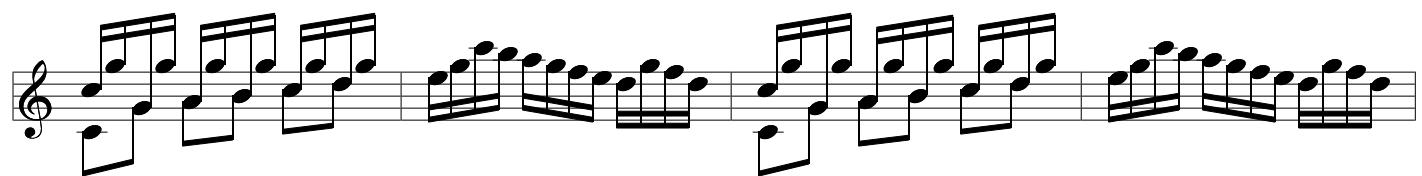

D

The score consists of eight staves of music. The first staff begins with a treble clef, a key signature of one sharp (F#), and a common time signature. A box containing the letter 'D' is placed above the first measure. The music features a consistent eighth-note accompaniment in the bass line. The treble line contains a variety of notes, including quarter notes, eighth notes, and chords. The second staff continues the melody with similar rhythmic patterns. The third staff shows a change in the bass line's rhythm, with some measures containing quarter notes. The fourth staff introduces a key signature change to two sharps (D major). The fifth staff is characterized by the frequent use of triplets, indicated by a '3' above a bracket. The sixth and seventh staves continue with complex melodic lines and triplets. The eighth staff concludes the piece with a final melodic phrase and a double bar line. To the right of the eighth staff, there is a fermata symbol and a circled cross symbol.