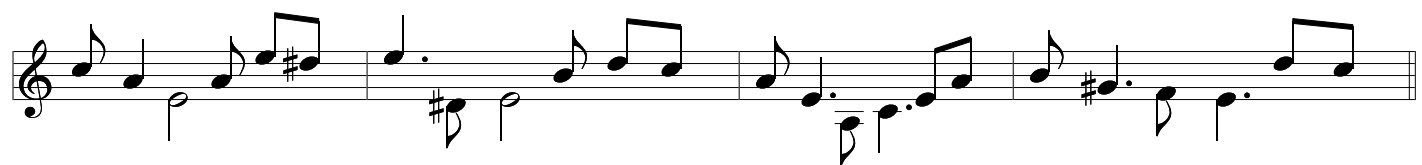

D

The score consists of eight staves of music. The first staff begins with a treble clef, a key signature of one sharp (F#), and a common time signature. A box containing the letter 'D' is placed above the first measure. The music features a consistent eighth-note accompaniment in the bass line. The treble line contains a variety of notes, including quarter notes, eighth notes, and chords. The second staff continues the melody with similar rhythmic patterns. The third staff shows a change in the bass line's rhythm, with some measures containing quarter notes. The fourth staff introduces a key signature change to two sharps (D major). The fifth staff is characterized by the frequent use of triplets, indicated by a '3' above a bracket. The sixth and seventh staves continue with complex melodic lines and triplets. The eighth staff concludes the piece with a final melodic phrase and a double bar line. To the right of the eighth staff, there is a fermata symbol and a circled cross symbol.