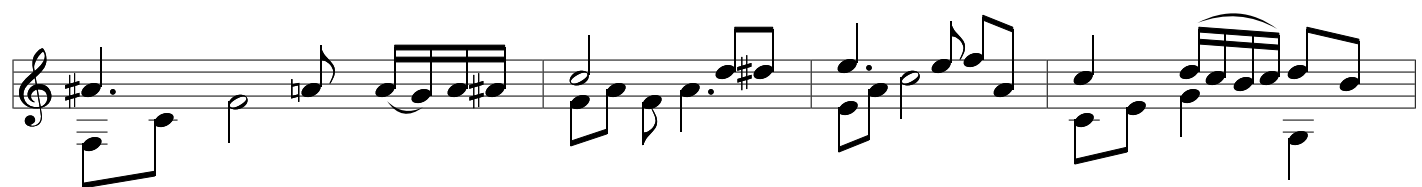

D

The score consists of eight staves of music. The first staff begins with a treble clef, a key signature of one sharp (F#), and a common time signature. A box containing the letter 'D' is placed above the first measure. The music features a consistent eighth-note accompaniment in the bass line. The treble line contains a variety of notes, including quarter notes, eighth notes, and chords. The second staff continues the melody with similar rhythmic patterns. The third staff shows a change in the bass line's rhythm, with some measures containing quarter notes. The fourth staff introduces a key signature change to two sharps (D major). The fifth staff is characterized by the frequent use of triplets, indicated by a '3' above a bracket. The sixth and seventh staves continue with complex melodic lines and triplets. The eighth staff concludes the piece with a final melodic phrase and a double bar line. To the right of the eighth staff, there is a fermata symbol and a circled cross symbol.