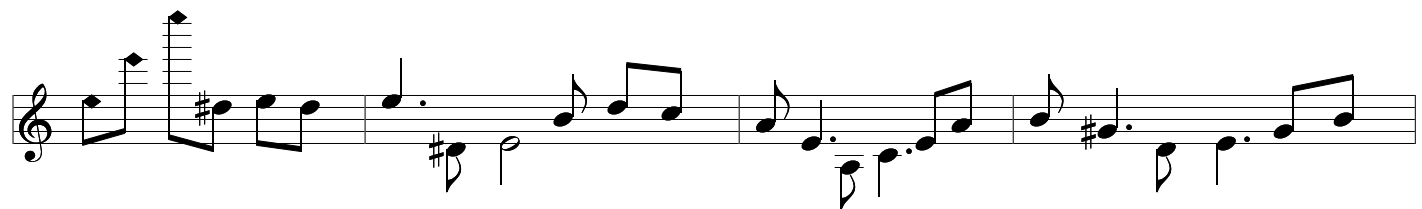

D

The score consists of eight staves of music. The first staff begins with a treble clef, a key signature of one sharp (F#), and a common time signature. A box containing the letter 'D' is placed above the first measure. The music features a consistent eighth-note accompaniment in the bass line. The treble line contains a variety of notes, including quarter notes, eighth notes, and chords. The second staff continues the melody with similar rhythmic patterns. The third staff shows a change in the bass line's rhythm, with some measures containing quarter notes. The fourth staff introduces a key signature change to two sharps (D major). The fifth staff is characterized by the frequent use of triplets, indicated by a '3' above a bracket. The sixth and seventh staves continue with complex melodic lines and triplets. The eighth staff concludes the piece with a final melodic phrase and a double bar line. To the right of the eighth staff, there is a fermata symbol and a circled cross symbol.