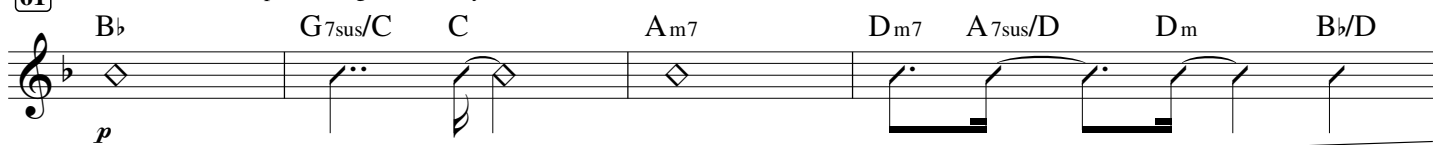

61

Clean, discrete improvised, groove. Jazzy