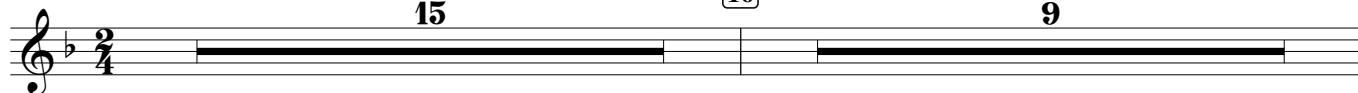

Electric Guitar
Drop D tuning

East Side Story

Fusion Rhapsody on East - European Folk Themes

Alexandru Butnariu

Folk - Fusion ♩ = 68

15

16

9