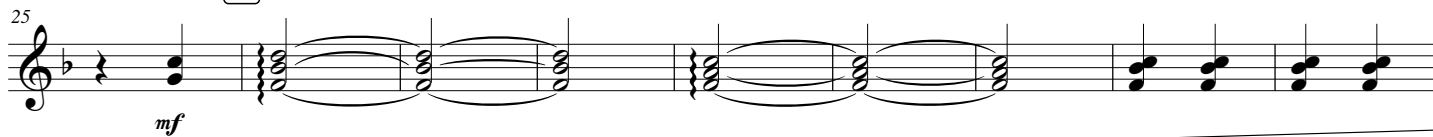

Electric Guitar
Drop D tuning

East Side Story

Fusion Rhapsody on East - European Folk Themes

Alexandru Butnariu

Folk - Fusion ♩ = 68

15

16

9

26 Clean

41

Distors, hard.
Powerchords.

49

61

Clean, discrete improvised, groove. Jazzy