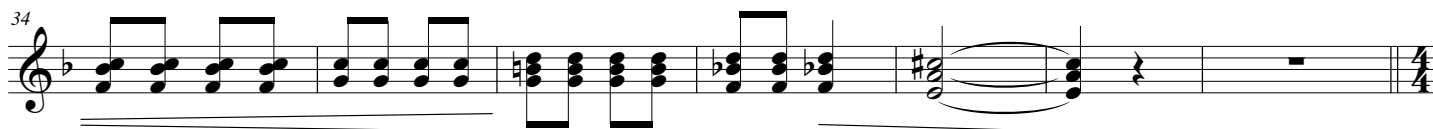

Electric Guitar
Drop D tuning

East Side Story

Fusion Rhapsody on East - European Folk Themes

Alexandru Butnariu

Folk - Fusion ♩ = 68

15

16

9

26 Clean

41

Distors, hard.
Powerchords.

49

61

Clean, discrete improvised, groove. Jazzy