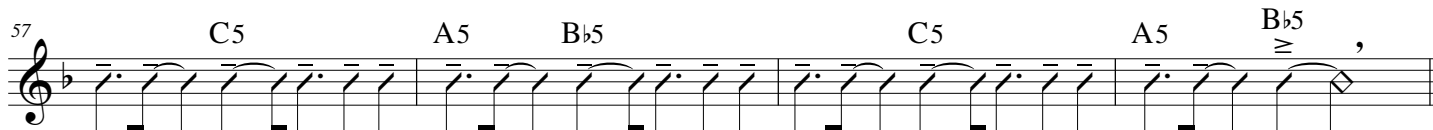

Electric Guitar
Drop D tuning

East Side Story

Fusion Rhapsody on East - European Folk Themes

Alexandru Butnariu

Folk - Fusion ♩ = 68

15

16

9

26 Clean

41

Distors, hard.
Powerchords.

49

61

Clean, discrete improvised, groove. Jazzy