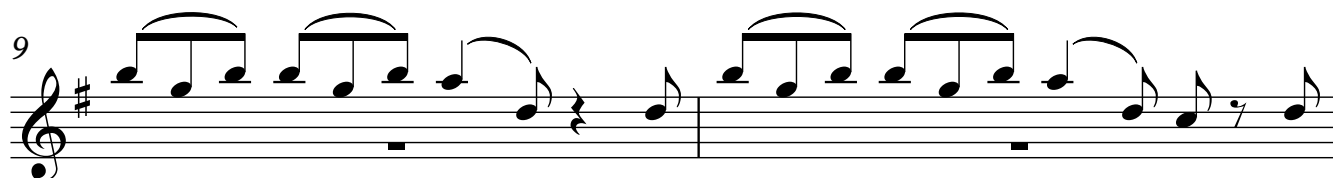

Guitarra 1

RV-23 (OP-2)

SONATA N° 8

2 - GIGA

TRANSCRIPCIÓN: LUIS ALVAREZ

VIVALDI (ANTONIO)

(1678-1741)

VIVACE

♩ = 180

Guitarra 1

Musical score for Guitarra 1, measures 13 to 30. The score is written in treble clef with a key signature of one sharp (F#). It consists of ten staves of music. The notation includes eighth notes, quarter notes, and chords, with many notes beamed together. Measure numbers 13, 15, 17, 19, 21, 23, 25, 27, and 29 are indicated at the beginning of their respective staves. A first ending bracket labeled '1.' spans measures 15 to 17, and a second ending bracket labeled '2.' spans measures 17 to 19. The piece concludes with a double bar line and repeat dots at the end of measure 30.