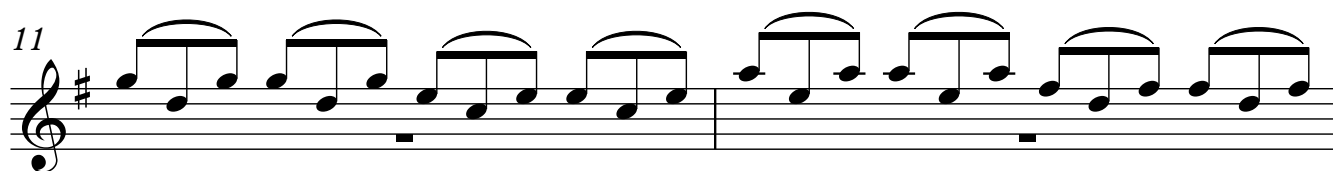

Guitarra 1

RV-23 (OP-2)

SONATA N° 8

2 - GIGA

TRANSCRIPCIÓN: LUIS ALVAREZ

VIVALDI (ANTONIO)

(1678-1741)

VIVACE

♩ = 180

Guitarra 1

Musical score for Guitarra 1, measures 13 to 30. The score is written in treble clef with a key signature of one sharp (F#). It consists of ten staves of music. The notation includes eighth notes, quarter notes, and chords, with many notes beamed together. Measure numbers 13, 15, 17, 19, 21, 23, 25, 27, and 29 are indicated at the beginning of their respective staves. A first ending bracket labeled '1.' spans measures 15 to 17, and a second ending bracket labeled '2.' spans measures 17 to 19. The piece concludes with a double bar line and repeat dots at the end of measure 30.