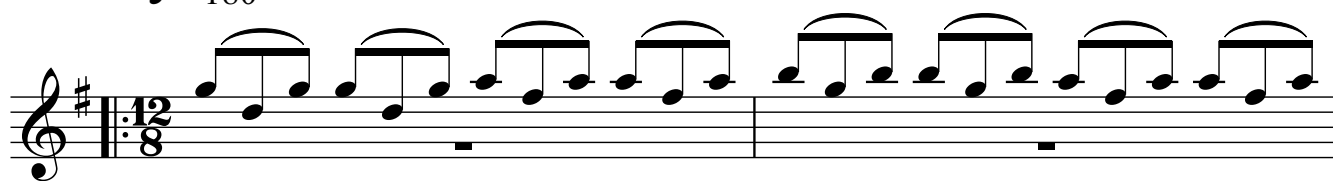

Guitarra 1

RV-23 (OP-2)

SONATA N° 8

2 - GIGA

TRANSCRIPCIÓN: LUIS ALVAREZ

VIVALDI (ANTONIO)

(1678-1741)

VIVACE

♩ = 180

Guitarra 1

Musical score for Guitarra 1, measures 13 to 30. The score is written in treble clef with a key signature of one sharp (F#). It consists of ten staves of music. The notation includes eighth notes, quarter notes, and chords, with many notes beamed together. Measure numbers 13, 15, 17, 19, 21, 23, 25, 27, and 29 are indicated at the beginning of their respective staves. A first ending bracket labeled '1.' spans measures 15 to 17, and a second ending bracket labeled '2.' spans measures 17 to 19. The piece concludes with a double bar line and repeat dots at the end of measure 30.