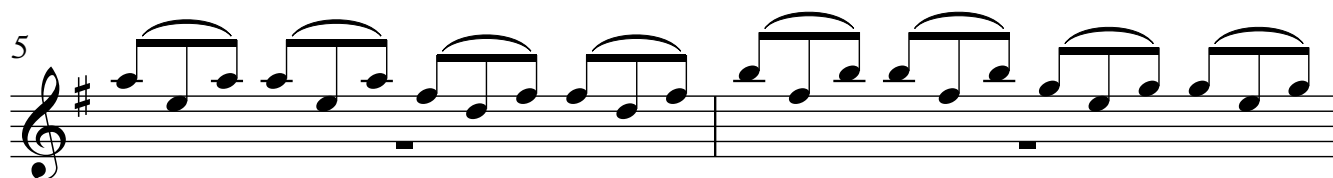

Guitarra 1

RV-23 (OP-2)

SONATA N° 8

2 - GIGA

TRANSCRIPCIÓN: LUIS ALVAREZ

VIVALDI (ANTONIO)

(1678-1741)

VIVACE

♩ = 180

Guitarra 1

Musical score for Guitarra 1, measures 13 to 30. The score is written in treble clef with a key signature of one sharp (F#). It consists of ten staves of music. The notation includes eighth notes, quarter notes, and chords, with many notes beamed together. Measure numbers 13, 15, 17, 19, 21, 23, 25, 27, and 29 are indicated at the beginning of their respective staves. A first ending bracket labeled '1.' spans measures 15 to 17, and a second ending bracket labeled '2.' spans measures 17 to 19. The piece concludes with a double bar line and repeat dots at the end of measure 30.