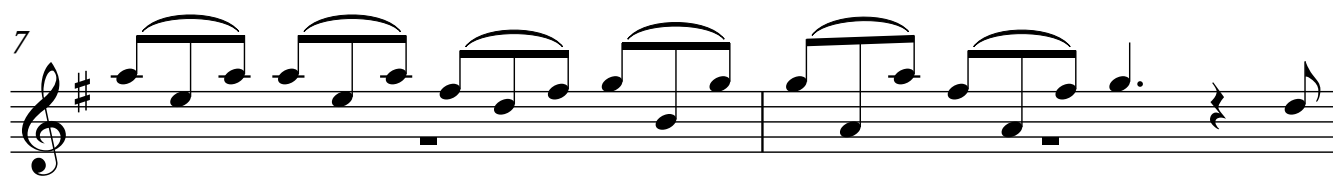

Guitarra 1

RV-23 (OP-2)

SONATA N° 8

2 - GIGA

TRANSCRIPCIÓN: LUIS ALVAREZ

VIVALDI (ANTONIO)

(1678-1741)

VIVACE

♩ = 180

Guitarra 1

Musical score for Guitarra 1, measures 13 to 30. The score is written in treble clef with a key signature of one sharp (F#). It consists of ten staves of music. The notation includes eighth notes, quarter notes, and chords, with many notes beamed together. Measure numbers 13, 15, 17, 19, 21, 23, 25, 27, and 29 are indicated at the beginning of their respective staves. A first ending bracket labeled '1.' spans measures 15 to 17, and a second ending bracket labeled '2.' spans measures 17 to 19. The piece concludes with a double bar line and repeat dots at the end of measure 30.