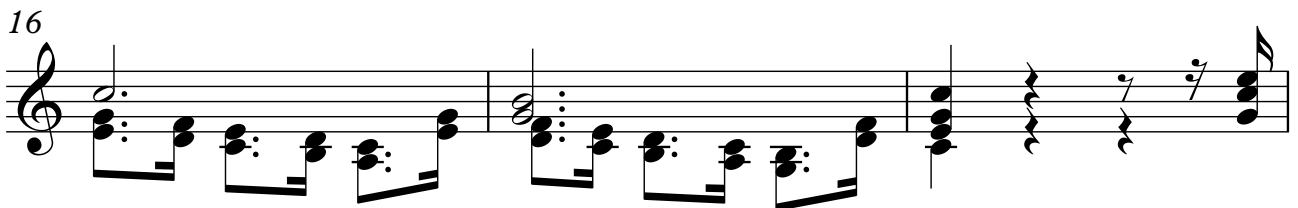

Guitarra 2

RV-1 SONATA N° 6 1 - PRELUDIO

TRANSCRIPCIÓN: LUIS ALVAREZ

VIVALDI (ANTONIO)
(1678-1741)

ANDANTE

♩ = 80

28

Musical staff 1: Treble clef, measures 28-33. Includes a double bar line with repeat dots.

34

Musical staff 2: Treble clef, measures 34-39.

40

Musical staff 3: Treble clef, measures 40-45.

46

Musical staff 4: Treble clef, measures 46-51.

52

Musical staff 5: Treble clef, measures 52-57.

58

Musical staff 6: Treble clef, measures 58-63.

64

Musical staff 7: Treble clef, measures 64-67.

68

Musical staff 8: Treble clef, measures 68-73. Ends with a fermata.