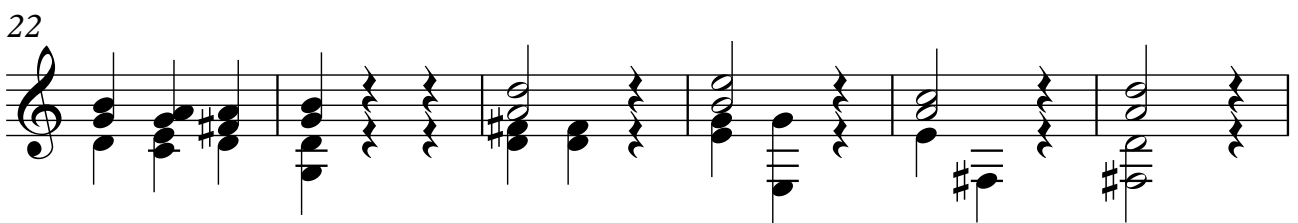

Guitarra 2

RV-1 SONATA N° 6 1 - PRELUDIO

TRANSCRIPCIÓN: LUIS ALVAREZ

VIVALDI (ANTONIO)
(1678-1741)

ANDANTE

♩ = 80

28

Musical staff 1: Treble clef, measures 28-33. Includes a double bar line with repeat dots.

34

Musical staff 2: Treble clef, measures 34-39.

40

Musical staff 3: Treble clef, measures 40-45.

46

Musical staff 4: Treble clef, measures 46-51.

52

Musical staff 5: Treble clef, measures 52-57.

58

Musical staff 6: Treble clef, measures 58-63.

64

Musical staff 7: Treble clef, measures 64-67.

68

Musical staff 8: Treble clef, measures 68-73. Ends with a fermata.