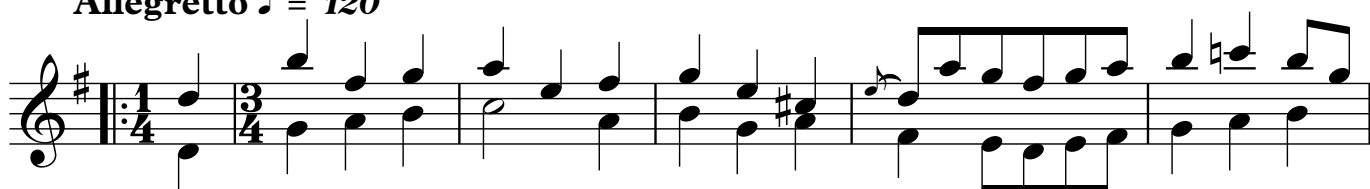

## KV-525 SERENATA NOCTURNA

### 3 - MINUETO

TRANSCRIPCIÓN: LUIS ALVAREZ

MOZART (AMADEUS)  
(1756 - 1791)

mozart

Allegretto ♩ = 120

2

Guitarra 2

25

Musical staff 1: Treble clef, key signature of two sharps (F# and C#). Measures 25-28. Measure 25: eighth-note pattern. Measure 26: eighth-note pattern. Measure 27: 2/4 time signature, quarter note, quarter rest. Measure 28: repeat sign, 1/4 time signature, quarter note, quarter rest. Measure 29: 3/4 time signature, quarter note, quarter note, quarter rest.