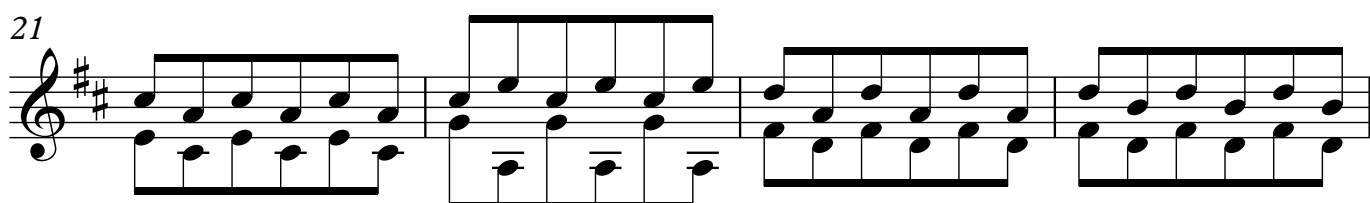

Guitarra 2

KV-525 SERENATA NOCTURNA

3 - MINUETO

TRANSCRIPCIÓN: LUIS ALVAREZ

MOZART (AMADEUS)
(1756 - 1791)

mozart

Allegretto ♩ = 120