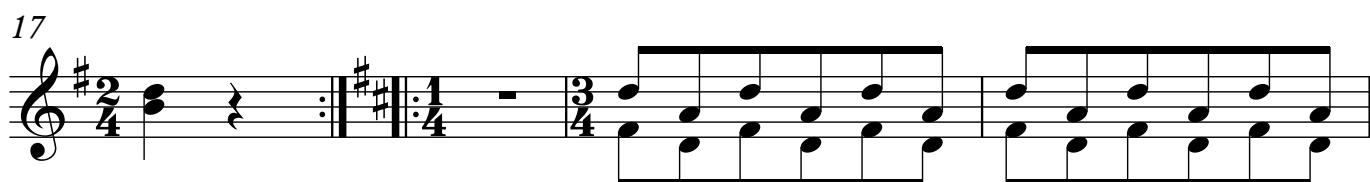

Guitarra 2

KV-525 SERENATA NOCTURNA

3 - MINUETO

TRANSCRIPCIÓN: LUIS ALVAREZ

MOZART (AMADEUS)
(1756 - 1791)

mozart

Allegretto ♩ = 120