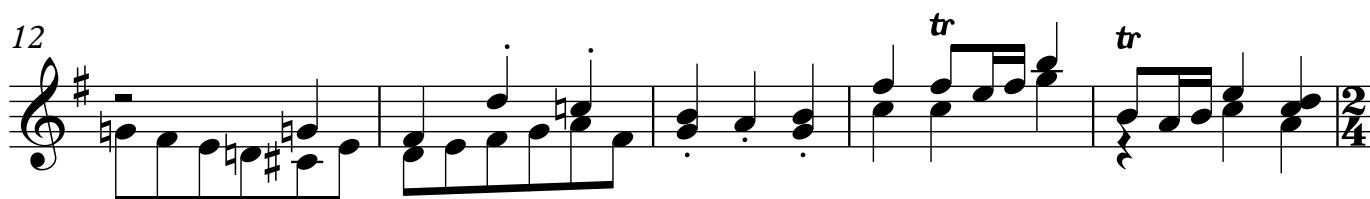

Guitarra 2

KV-525 SERENATA NOCTURNA

3 - MINUETO

TRANSCRIPCIÓN: LUIS ALVAREZ

MOZART (AMADEUS)
(1756 - 1791)

mozart

Allegretto ♩ = 120