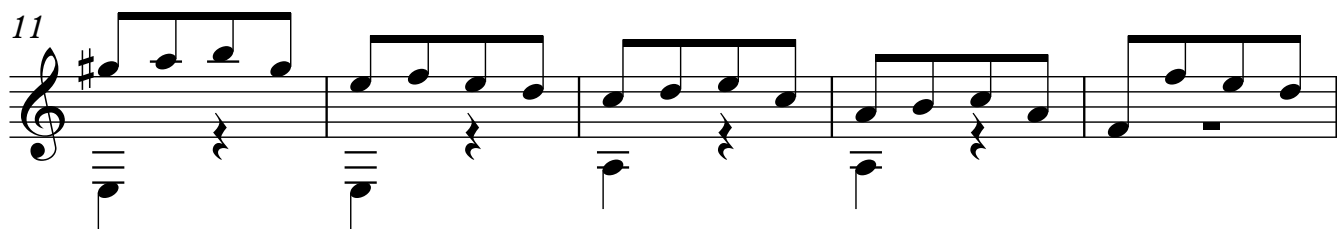

## OPUS - 27 METODO DE GUITARRA TERCERA PARTE 24 DUOS - N°15

TRANSCRIPCIÓN: LUIS ALVAREZ

FERNANDO CARULLI

(1770-1841)

♩ = 70

31

Musical staff 1: Treble clef, measures 31-35. Measure 31 has a flat (b) above the first note. Measure 34 has a sharp (#) above the first note. Measure 35 has a slash (/) above the first note.

36

Musical staff 2: Treble clef, measures 36-40. Measure 36 has a sharp (#) above the first note. Measure 37 has a flat (b) above the first note. Measure 38 has a flat (b) above the first note. Measure 39 has a flat (b) above the first note. Measure 40 has a flat (b) above the first note.

51

Musical staff 5: Treble clef, measures 51-55. Measure 51 has a sharp (#) above the first note. Measure 52 has a sharp (#) above the first note. Measure 53 has a sharp (#) above the first note. Measure 54 has a sharp (#) above the first note. Measure 55 has a sharp (#) above the first note.