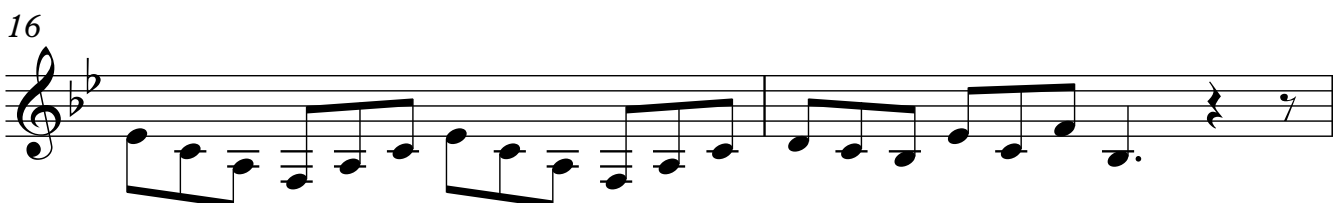

Guitarra 2

BWV - 975

CONCIERTO DE VIVALDI - RV 316

3.- PRESTO

TRANSCRIPCIÓN: LUIS ALVAREZ

J. S. BACH
(1685-1750)

$\text{♩} = 180$

18

Guitarra 2

45

Staff 1: Measures 45-46. Treble clef, key signature of B-flat major (two flats). Measure 45 contains two measures of eighth-note chords: G4-Bb4-D5, G4-Ab4-Bb4, G4-Bb4-D5, G4-Ab4-Bb4. Measure 46 contains two measures of eighth-note chords: G4-Bb4-D5, G4-Ab4-Bb4, G4-Bb4-D5, G4-Ab4-Bb4.

51

Staff 4: Measures 51-52. Treble clef, key signature of B-flat major. Measure 51 contains two measures of eighth-note chords: G4-Bb4-D5, G4-Ab4-Bb4, G4-Bb4-D5, G4-Ab4-Bb4. Measure 52 contains two measures of eighth-note chords: G4-Bb4-D5, G4-Ab4-Bb4, G4-Bb4-D5, G4-Ab4-Bb4.