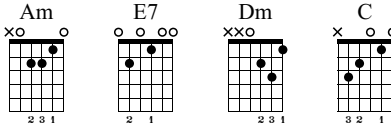

Connection

More free tabs at guitares-quebec.com/tabs.htm
video-game-music.bandcamp.com

Music by WoRRoM

♩ = 80

E-Git

Am E7 Am

mf

1 2 3 4

5 6 7 8

9 10 11 12

1. Dm C E7 Am

2. E7 Am E7 Am

13 14