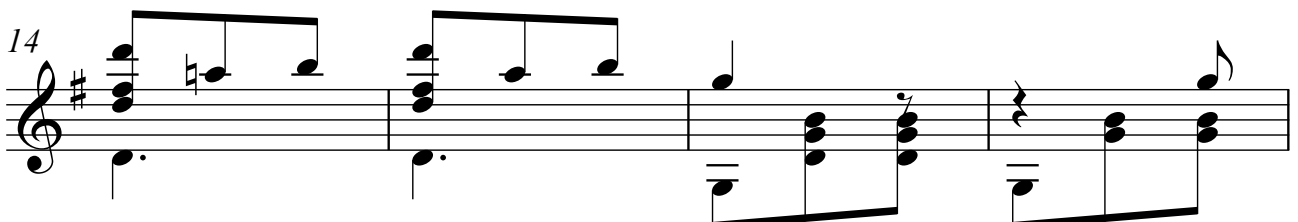

OPUS 15

DIVERTIMENTOS

Nº- 3
ALEGRETO

ARMONIZADO POR LUIS ALVAREZ

MERTZ

$\text{♩} = 100$

Alegreto

18

22

26

30

34

38

42 3

Musical staff 42-45: Treble clef, key signature of one sharp (F#). Measures 42-45. Measure 42: Treble clef, F#4, G4, A4, B4. Bass clef: F#2, G2, A2, B2. Measure 43: Treble clef, F#4, G4, A4, B4. Bass clef: F#2, G2, A2, B2. Measure 44: Treble clef, F#4, G4, A4, B4. Bass clef: F#2, G2, A2, B2. Measure 45: Treble clef, F#4, G4, A4, B4. Bass clef: F#2, G2, A2, B2.

46

Musical staff 46-49: Treble clef, key signature of one sharp (F#). Measures 46-49. Measure 46: Treble clef, F#4, G4, A4, B4. Bass clef: F#2, G2, A2, B2. Measure 47: Treble clef, F#4, G4, A4, B4. Bass clef: F#2, G2, A2, B2. Measure 48: Treble clef, F#4, G4, A4, B4. Bass clef: F#2, G2, A2, B2. Measure 49: Treble clef, F#4, G4, A4, B4. Bass clef: F#2, G2, A2, B2.

50

Musical staff 50-53: Treble clef, key signature of one sharp (F#). Measures 50-53. Measure 50: Treble clef, F#4, G4, A4, B4. Bass clef: F#2, G2, A2, B2. Measure 51: Treble clef, F#4, G4, A4, B4. Bass clef: F#2, G2, A2, B2. Measure 52: Treble clef, F#4, G4, A4, B4. Bass clef: F#2, G2, A2, B2. Measure 53: Treble clef, F#4, G4, A4, B4. Bass clef: F#2, G2, A2, B2.