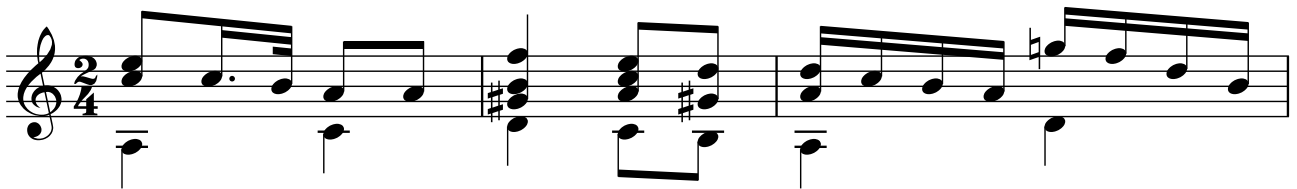

OPUS - 204

DOCE PIEZAS

LA TRISTESSE - Número 9

TRANSCRIPCIÓN: LUIS ALVAREZ

FERNANDO CARULLI
(1770-1841)

LENTO

♩ = 45

13

Musical notation for measures 13-15. Measure 13: Treble clef, key signature of one sharp (F#), 2/4 time. Notes: G4, A4, B4, C5. Measure 14: Treble clef, key signature of one sharp (F#), 2/4 time. Notes: G4, A4, B4, C5. Measure 15: Treble clef, key signature of one sharp (F#), 2/4 time. Notes: G4, A4, B4, C5.

28

Musical notation for measures 28-30. Measure 28: Treble clef, key signature of one sharp (F#), 2/4 time. Notes: G4, A4, B4, C5. Measure 29: Treble clef, key signature of one sharp (F#), 2/4 time. Notes: G4, A4, B4, C5. Measure 30: Treble clef, key signature of one sharp (F#), 2/4 time. Notes: G4, A4, B4, C5.

31

Musical notation for measures 31-33. Measure 31: Treble clef, key signature of one sharp (F#), 2/4 time. Notes: G4, A4, B4, C5. Measure 32: Treble clef, key signature of one sharp (F#), 2/4 time. Notes: G4, A4, B4, C5. Measure 33: Treble clef, key signature of one sharp (F#), 2/4 time. Notes: G4, A4, B4, C5.