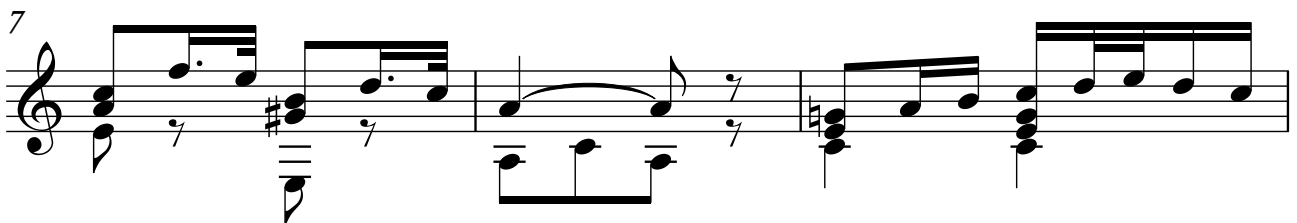

OPUS - 204

DOCE PIEZAS

LA TRISTESSE - Número 9

TRANSCRIPCIÓN: LUIS ALVAREZ

FERNANDO CARULLI
(1770-1841)

LENTO

♩ = 45

13

Musical notation for measures 13-15. Measure 13: Treble clef, key signature of one sharp (F#), 2/4 time. Notes: G4, A4, B4, C5. Measure 14: Treble clef, key signature of one sharp (F#), 2/4 time. Notes: G4, A4, B4, C5. Measure 15: Treble clef, key signature of one sharp (F#), 2/4 time. Notes: G4, A4, B4, C5.

16

Musical notation for measures 16-18. Measure 16: Treble clef, key signature of one sharp (F#), 2/4 time. Notes: G4, A4, B4, C5. Measure 17: Treble clef, key signature of one sharp (F#), 2/4 time. Notes: G4, A4, B4, C5. Measure 18: Treble clef, key signature of one sharp (F#), 2/4 time. Notes: G4, A4, B4, C5.

31

Musical notation for measures 31-33. Measure 31: Treble clef, key signature of one sharp (F#), 2/4 time. Notes: G4, A4, B4, C5. Measure 32: Treble clef, key signature of one sharp (F#), 2/4 time. Notes: G4, A4, B4, C5. Measure 33: Treble clef, key signature of one sharp (F#), 2/4 time. Notes: G4, A4, B4, C5.