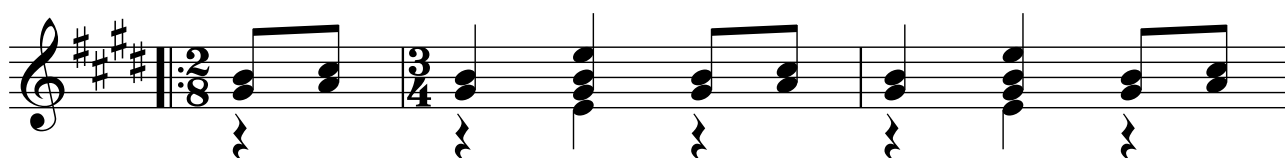

#### VALS

♩ = 120

34

Musical notation for measures 34-36. Measure 34: Treble clef, key signature of three sharps (F#, C#, G#), 2/4 time signature. Measure 35: Treble clef, key signature of three sharps, 2/4 time signature. Measure 36: Treble clef, key signature of three sharps, 2/4 time signature, ending with a repeat sign and a double bar line.

37

Musical notation for measures 37-40. Measure 37: Treble clef, key signature of three sharps, 2/4 time signature. Measure 38: Treble clef, key signature of three sharps, 2/4 time signature. Measure 39: Treble clef, key signature of three sharps, 2/4 time signature. Measure 40: Treble clef, key signature of three sharps, 2/4 time signature.

43

Musical notation for measures 44-46. Measure 44: Treble clef, key signature of three sharps, 2/4 time signature. Measure 45: Treble clef, key signature of three sharps, 2/4 time signature. Measure 46: Treble clef, key signature of three sharps, 2/4 time signature, ending with a repeat sign and a double bar line.

52

Musical notation for measures 53-55. Measure 53: Treble clef, key signature of three sharps, 2/4 time signature. Measure 54: Treble clef, key signature of three sharps, 2/4 time signature. Measure 55: Treble clef, key signature of three sharps, 2/4 time signature, ending with a repeat sign and a double bar line.