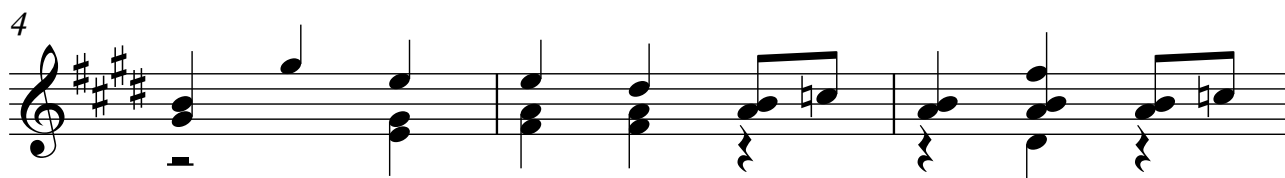

#### VALS

♩ = 120

34

Musical notation for measures 34-36. Measure 34: Treble clef, key signature of three sharps (F#, C#, G#), 2/4 time signature. Measure 35: Treble clef, key signature of three sharps, 2/4 time signature. Measure 36: Treble clef, key signature of three sharps, 2/4 time signature, ending with a repeat sign and a double bar line.

37

Musical notation for measures 37-40. Measure 37: Treble clef, key signature of three sharps, 2/4 time signature. Measure 38: Treble clef, key signature of three sharps, 2/4 time signature. Measure 39: Treble clef, key signature of three sharps, 2/4 time signature. Measure 40: Treble clef, key signature of three sharps, 2/4 time signature.

49

Musical notation for measures 50-52. Measure 50: Treble clef, key signature of three sharps, 2/4 time signature. Measure 51: Treble clef, key signature of three sharps, 2/4 time signature. Measure 52: Treble clef, key signature of three sharps, 2/4 time signature.

52

Musical notation for measures 53-55. Measure 53: Treble clef, key signature of three sharps, 2/4 time signature. Measure 54: Treble clef, key signature of three sharps, 2/4 time signature. Measure 55: Treble clef, key signature of three sharps, 2/4 time signature, ending with a repeat sign and a double bar line.