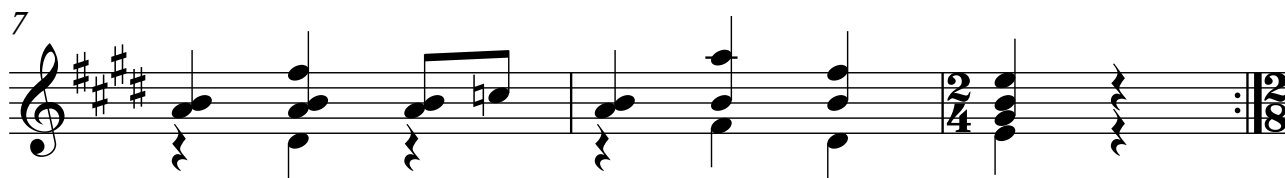

#### VALS

♩ = 120

34

Musical notation for measures 34-36. Measure 34: Treble clef, key signature of three sharps (F#, C#, G#), 2/4 time signature. Measure 35: Treble clef, key signature of three sharps, 2/4 time signature. Measure 36: Treble clef, key signature of three sharps, 2/4 time signature, ending with a repeat sign and a double bar line.

37

Musical notation for measures 37-40. Measure 37: Treble clef, key signature of three sharps, 2/4 time signature. Measure 38: Treble clef, key signature of three sharps, 2/4 time signature. Measure 39: Treble clef, key signature of three sharps, 2/4 time signature. Measure 40: Treble clef, key signature of three sharps, 2/4 time signature.

49

Musical notation for measures 50-52. Measure 50: Treble clef, key signature of three sharps, 2/4 time signature. Measure 51: Treble clef, key signature of three sharps, 2/4 time signature. Measure 52: Treble clef, key signature of three sharps, 2/4 time signature.

52

Musical notation for measures 53-55. Measure 53: Treble clef, key signature of three sharps, 2/4 time signature. Measure 54: Treble clef, key signature of three sharps, 2/4 time signature. Measure 55: Treble clef, key signature of three sharps, 2/4 time signature, ending with a repeat sign and a double bar line.