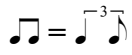

REGGAE NOCIVO

Guitar & Keys

Reggae Tempo ♩ = 150

A

Words & Music by ILIO VOLANTE

2

Gmin Dmin Cmin B^b Gmin

Dmin Cmin B^b Gmin