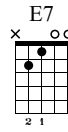

Connection

More free tabs at guitares-quebec.com/tabs.htm
video-game-music.bandcamp.com

Music by WoRRoM

♩ = 80

1. Am/E E E7

mf

Measures 1-3: Treble clef, 4/4 time. Measure 1: Am/E chord, quarter notes G2, A2, B2, C3. Measure 2: E chord, quarter notes G2, A2, B2, C3. Measure 3: E7 chord, quarter notes G2, A2, B2, C3. Bass clef: Measure 1: 2-1-2-1. Measure 2: 2-1-2-1. Measure 3: 2-0-2-0.

4. Am/E E

Measures 4-6: Treble clef, 4/4 time. Measure 4: Am/E chord, quarter notes G2, A2, B2, C3. Measure 5: E chord, quarter notes G2, A2, B2, C3. Measure 6: E chord, quarter notes G2, A2, B2, C3. Bass clef: Measure 4: 2-0-2-0. Measure 5: 2-1-2-1. Measure 6: 2-1-2-1.

7. E7 Am/E Dm

Measures 7-9: Treble clef, 4/4 time. Measure 7: E7 chord, quarter notes G2, A2, B2, C3. Measure 8: Am/E chord, quarter notes G2, A2, B2, C3. Measure 9: Dm chord, quarter notes G2, A2, B2, C3. Bass clef: Measure 7: 2-0-2-0. Measure 8: 2-1-2-1. Measure 9: 3-3-3-3.

10. C/E E E7 Am/E

1.

Measures 10-12: Treble clef, 4/4 time. Measure 10: C/E chord, quarter notes G2, A2, B2, C3. Measure 11: E chord, quarter notes G2, A2, B2, C3. Measure 12: Am/E chord, quarter notes G2, A2, B2, C3. Bass clef: Measure 10: 2-1-2-1. Measure 11: 2-0-2-0. Measure 12: 2-1-2-1.