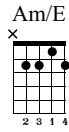

Connection

More free tabs at guitares-quebec.com/tabs.htm
video-game-music.bandcamp.com

Music by WoRRoM

♩ = 80

1. Am/E E E7

mf

Measures 1-3: Treble clef, 4/4 time. Measure 1: Am/E chord, quarter notes G2, A2, B2, C3. Measure 2: E chord, quarter notes G2, A2, B2, C3. Measure 3: E7 chord, quarter notes G2, A2, B2, C3. Bass clef: Measure 1: 2-1-2-1. Measure 2: 2-1-2-1. Measure 3: 2-0-2-0.

4. Am/E E

Measures 4-6: Treble clef, 4/4 time. Measure 4: Am/E chord, quarter notes G2, A2, B2, C3. Measure 5: E chord, quarter notes G2, A2, B2, C3. Measure 6: E chord, quarter notes G2, A2, B2, C3. Bass clef: Measure 4: 2-0-2-0. Measure 5: 2-1-2-1. Measure 6: 2-1-2-1.

7. E7 Am/E Dm

Measures 7-9: Treble clef, 4/4 time. Measure 7: E7 chord, quarter notes G2, A2, B2, C3. Measure 8: Am/E chord, quarter notes G2, A2, B2, C3. Measure 9: Dm chord, quarter notes G2, A2, B2, C3. Bass clef: Measure 7: 2-0-2-0. Measure 8: 2-1-2-1. Measure 9: 3-3-3-3.

10. C/E E E7 Am/E

1.

Measures 10-12: Treble clef, 4/4 time. Measure 10: C/E chord, quarter notes G2, A2, B2, C3. Measure 11: E chord, quarter notes G2, A2, B2, C3. Measure 12: Am/E chord, quarter notes G2, A2, B2, C3. Bass clef: Measure 10: 2-1-2-1. Measure 11: 2-0-2-0. Measure 12: 2-1-2-1.