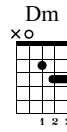

Connection

More free tabs at guitares-quebec.com/tabs.htm
video-game-music.bandcamp.com

Music by WoRRoM

♩ = 80

1. Am/E E E7

mf

Measures 1-3: Treble clef, 4/4 time. Measure 1: Am/E chord, quarter notes G2, A2, B2, C3. Measure 2: E chord, quarter notes G2, A2, B2, C3. Measure 3: E7 chord, quarter notes G2, A2, B2, C3. Bass clef: Measure 1: 2-1-2-1. Measure 2: 2-1-2-1. Measure 3: 2-0-2-0.

4. Am/E E

Measures 4-6: Treble clef, 4/4 time. Measure 4: Am/E chord, quarter notes G2, A2, B2, C3. Measure 5: E chord, quarter notes G2, A2, B2, C3. Measure 6: E chord, quarter notes G2, A2, B2, C3. Bass clef: Measure 4: 2-0-2-0. Measure 5: 2-1-2-1. Measure 6: 2-1-2-1.

7. E7 Am/E Dm

Measures 7-9: Treble clef, 4/4 time. Measure 7: E7 chord, quarter notes G2, A2, B2, C3. Measure 8: Am/E chord, quarter notes G2, A2, B2, C3. Measure 9: Dm chord, quarter notes G2, A2, B2, C3. Bass clef: Measure 7: 2-0-2-0. Measure 8: 2-1-2-1. Measure 9: 3-3-3-3.

10. C/E E E7 Am/E

1.

Measures 10-12: Treble clef, 4/4 time. Measure 10: C/E chord, quarter notes G2, A2, B2, C3. Measure 11: E chord, quarter notes G2, A2, B2, C3. Measure 12: Am/E chord, quarter notes G2, A2, B2, C3. Bass clef: Measure 10: 2-1-2-1. Measure 11: 2-0-2-0. Measure 12: 2-1-2-1.