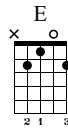

Connection

More free tabs at guitares-quebec.com/tabs.htm
video-game-music.bandcamp.com

Music by WoRRoM

♩ = 80

1. Am/E E E7

mf

Measures 1-3: Treble clef, 4/4 time. Measure 1: Am/E chord, quarter notes G2, A2, B2, C3. Measure 2: E chord, quarter notes G2, A2, B2, C3. Measure 3: E7 chord, quarter notes G2, A2, B2, C3. Bass clef: Measure 1: 2-1-2-1. Measure 2: 2-1-2-1. Measure 3: 2-0-2-0.

4. Am/E E

Measures 4-6: Treble clef, 4/4 time. Measure 4: Am/E chord, quarter notes G2, A2, B2, C3. Measure 5: E chord, quarter notes G2, A2, B2, C3. Measure 6: E chord, quarter notes G2, A2, B2, C3. Bass clef: Measure 4: 2-0-2-0. Measure 5: 2-1-2-1. Measure 6: 2-1-2-1.

7. E7 Am/E Dm

Measures 7-9: Treble clef, 4/4 time. Measure 7: E7 chord, quarter notes G2, A2, B2, C3. Measure 8: Am/E chord, quarter notes G2, A2, B2, C3. Measure 9: Dm chord, quarter notes G2, A2, B2, C3. Bass clef: Measure 7: 2-0-2-0. Measure 8: 2-1-2-1. Measure 9: 3-3-3-3.

10. C/E E E7 Am/E

1.

Measures 10-12: Treble clef, 4/4 time. Measure 10: C/E chord, quarter notes G2, A2, B2, C3. Measure 11: E chord, quarter notes G2, A2, B2, C3. Measure 12: Am/E chord, quarter notes G2, A2, B2, C3. Bass clef: Measure 10: 2-1-2-1. Measure 11: 2-0-2-0. Measure 12: 2-1-2-1.