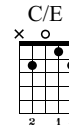

Connection

More free tabs at guitares-quebec.com/tabs.htm
video-game-music.bandcamp.com

Music by WoRRoM

♩ = 80

1. Am/E E E7

mf

Measures 1-3: Treble clef, 4/4 time. Measure 1: Am/E chord, quarter notes G2, A2, B2, C3. Measure 2: E chord, quarter notes G2, A2, B2, C3. Measure 3: E7 chord, quarter notes G2, A2, B2, C3. Bass clef: Measure 1: 2-1-2-1. Measure 2: 2-1-2-1. Measure 3: 2-0-2-0.

4. Am/E E

Measures 4-6: Treble clef, 4/4 time. Measure 4: Am/E chord, quarter notes G2, A2, B2, C3. Measure 5: E chord, quarter notes G2, A2, B2, C3. Measure 6: E chord, quarter notes G2, A2, B2, C3. Bass clef: Measure 4: 2-0-2-0. Measure 5: 2-1-2-1. Measure 6: 2-1-2-1.

7. E7 Am/E Dm

Measures 7-9: Treble clef, 4/4 time. Measure 7: E7 chord, quarter notes G2, A2, B2, C3. Measure 8: Am/E chord, quarter notes G2, A2, B2, C3. Measure 9: Dm chord, quarter notes G2, A2, B2, C3. Bass clef: Measure 7: 2-0-2-0. Measure 8: 2-1-2-1. Measure 9: 3-3-3-3.

10. C/E E E7 Am/E

1.

Measures 10-12: Treble clef, 4/4 time. Measure 10: C/E chord, quarter notes G2, A2, B2, C3. Measure 11: E chord, quarter notes G2, A2, B2, C3. Measure 12: Am/E chord, quarter notes G2, A2, B2, C3. Bass clef: Measure 10: 2-1-2-1. Measure 11: 2-0-2-0. Measure 12: 2-1-2-1.