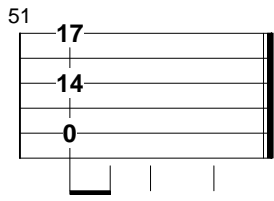

TablEdit : Philippe Renaud
<http://perso.wanadoo.fr/le_coin_des_guitaristes/>