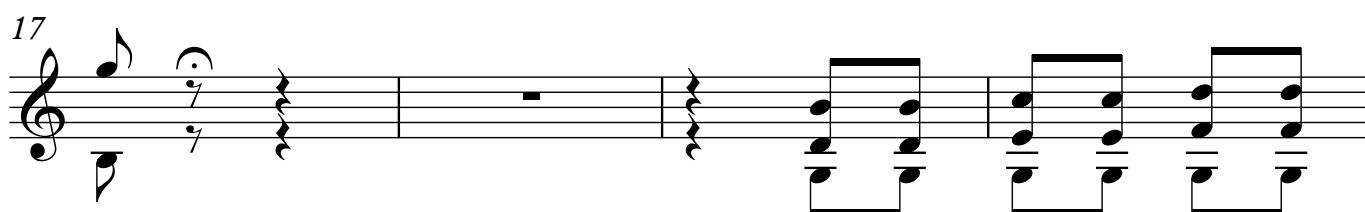

Guitarra 2

OPUS - 120

RECUEIL DE MORCEAUX

NUMERO 10

TRANSCRIPCIÓN: LUIS ALVAREZ

FERNANDO CARULLI

(1770-1841)

♩ = 80

Guitarra 2

77

Musical staff 1: Treble clef, measures 77-80. Features a sequence of chords and a melodic line starting with a quarter note G4.

81

Musical staff 2: Treble clef, measures 81-84. Features a melodic line with eighth notes and quarter notes.

85

Musical staff 3: Treble clef, measures 85-88. Features a melodic line with eighth notes and quarter notes.

90

Musical staff 4: Treble clef, measures 90-94. Features a sequence of chords and a melodic line starting with a quarter note G4.

104

Musical staff 7: Treble clef, measures 104-107. Features a melodic line with quarter notes and eighth notes.