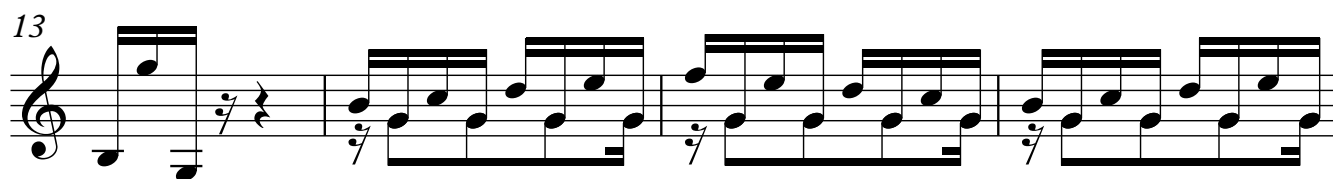

Guitarra 1

OPUS - 120

RECUEIL DE MORCEAUX NUMERO 10

TRANSCRIPCIÓN: LUIS ALVAREZ

FERNANDO CARULLI

ANDANTE

(1770-1841)

♩ = 80