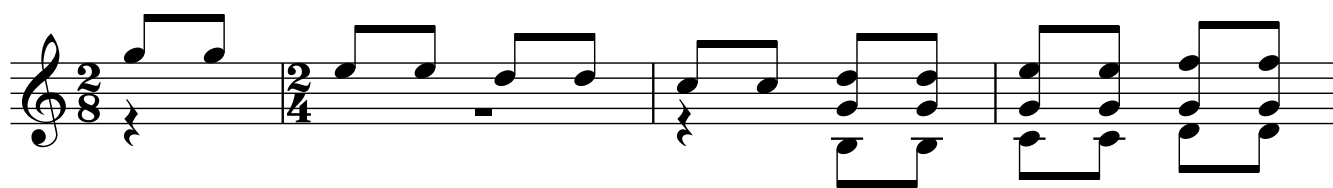

Guitarra 1

OPUS - 120

RECUEIL DE MORCEAUX NUMERO 10

TRANSCRIPCIÓN: LUIS ALVAREZ

FERNANDO CARULLI

ANDANTE

(1770-1841)

♩ = 80