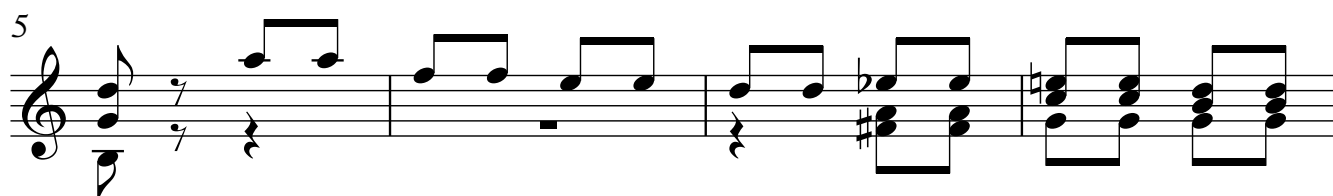

Guitarra 1

OPUS - 120

RECUEIL DE MORCEAUX NUMERO 10

TRANSCRIPCIÓN: LUIS ALVAREZ

FERNANDO CARULLI

ANDANTE

(1770-1841)

♩ = 80